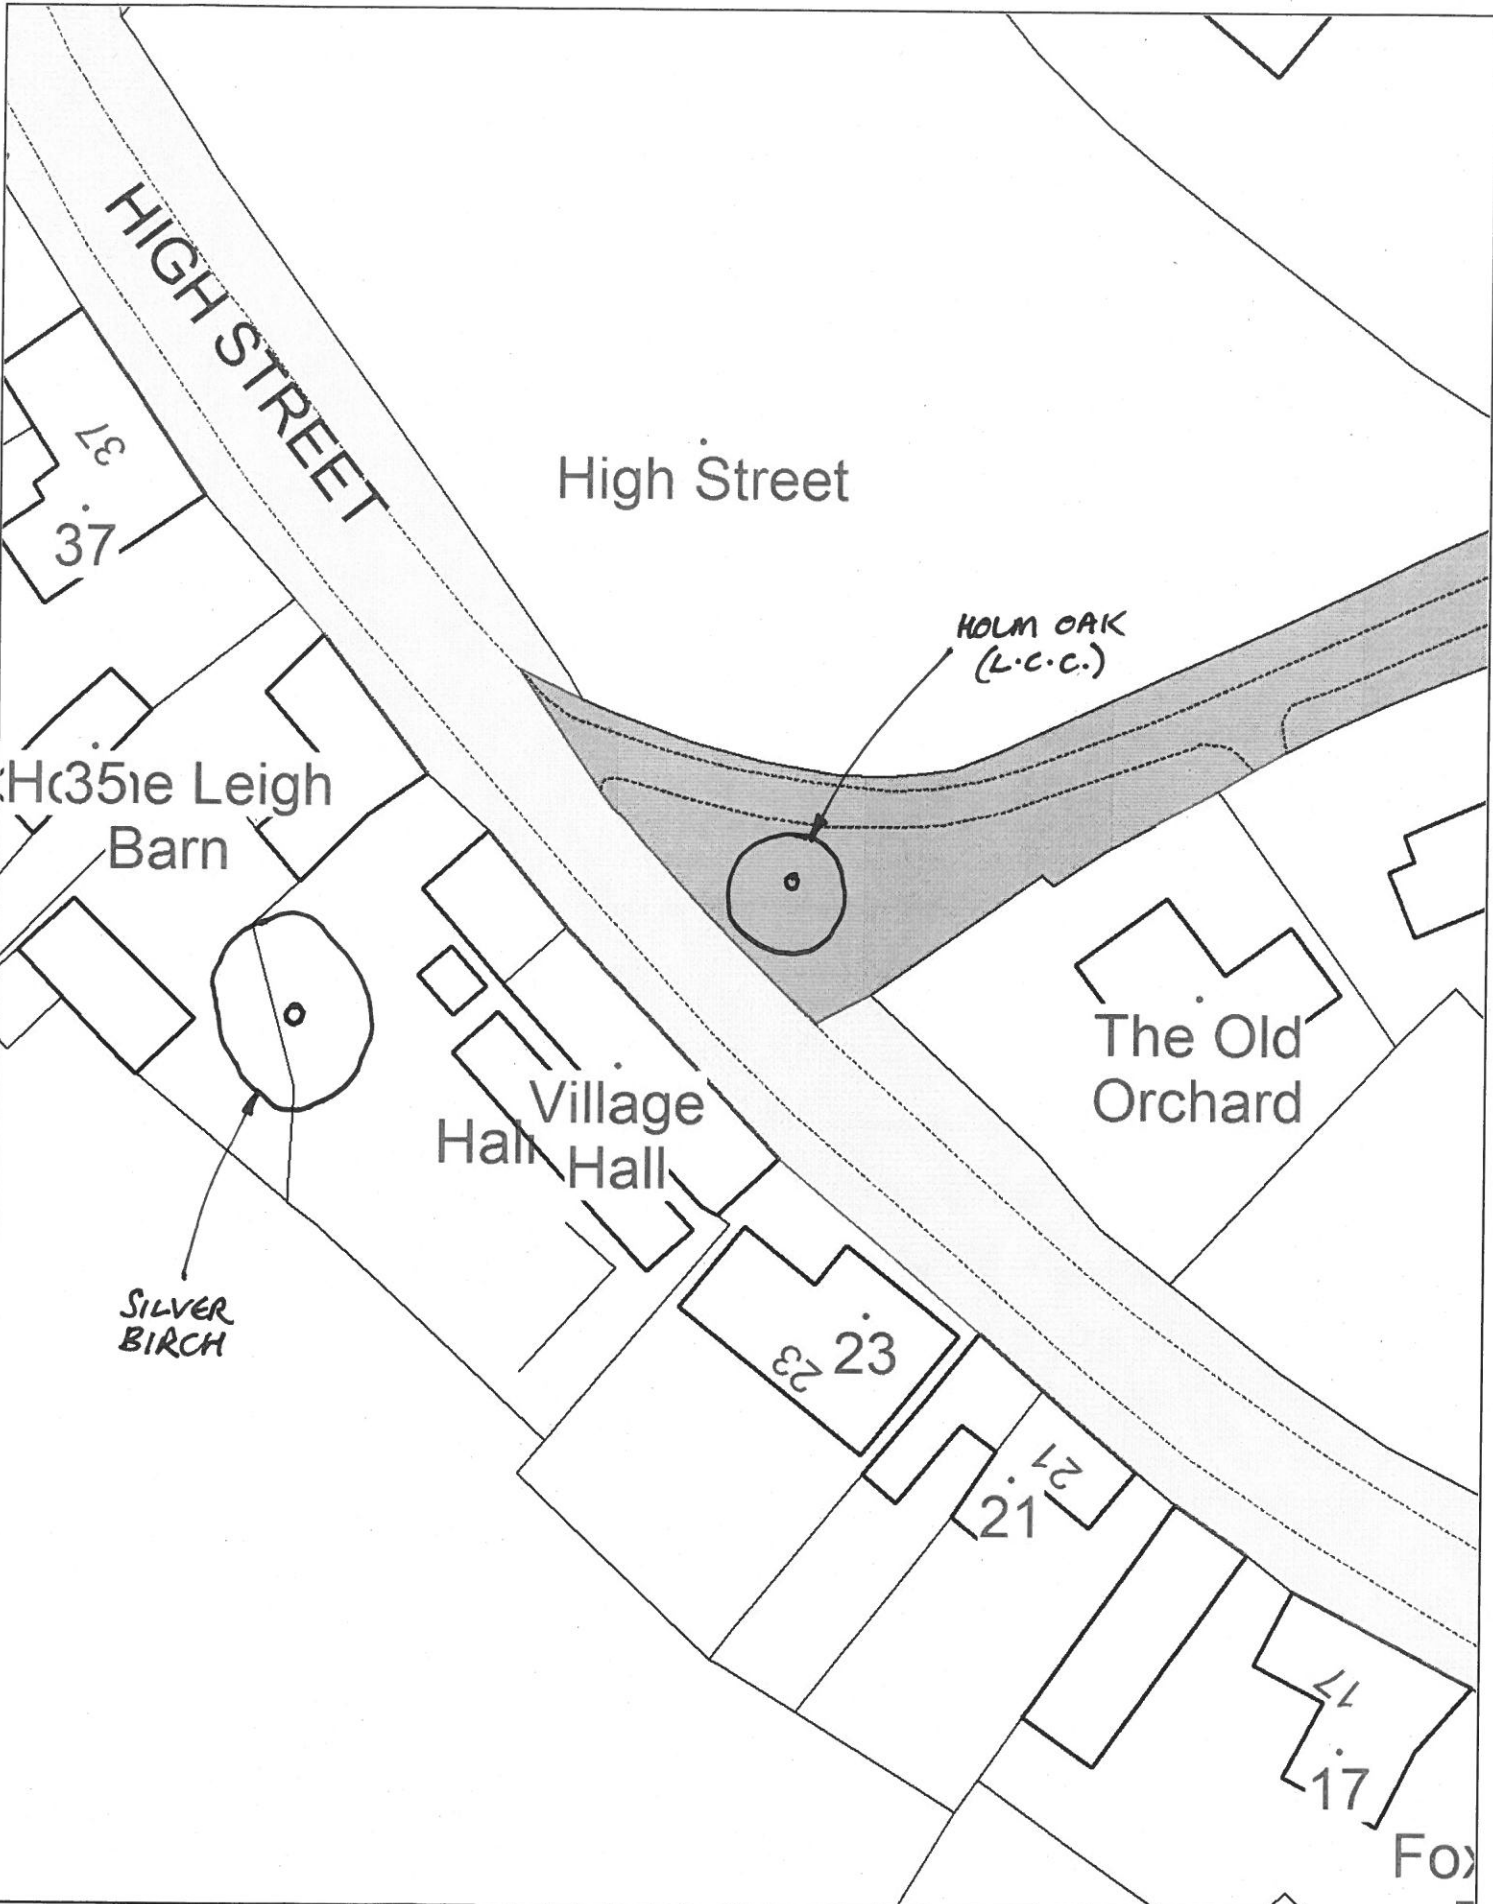

Church Bank; Great Easton

Scale	Unknown
Date	21/09/2016

Reproduced from the Ordnance Survey Mapping with permission of Her Majestys Stationery Office Crown Copyright Reserved.Licence No LA076724 Leicestershire County Council. Unauthorised reproduction infringes Crown Copyright and may lead to prosecution or Civil proceedings

VILLAGE HALL, HIGH STREET

Reproduced from the Ordnance Survey Mapping with permission of Her Majestys Stationery Office Crown Copyright Reserved. Licence No LA076724 Leicestershire County Council. Unauthorised reproduction infringes Crown Copyright and may lead to prosecution or Civil proceedings

Scale 1:500

Date 03/08/2016

ROAD

GROUP OF
ASH (4)

OLD CEMETERY, CALDECOTT ROAD

Reproduced from the Ordnance Survey Mapping with permission of Her Majesty's Stationery Office Crown Copyright Reserved. Licence No LA076724 Leicestershire County Council. Unauthorised reproduction infringes Crown Copyright and may lead to prosecution or Civil proceedings