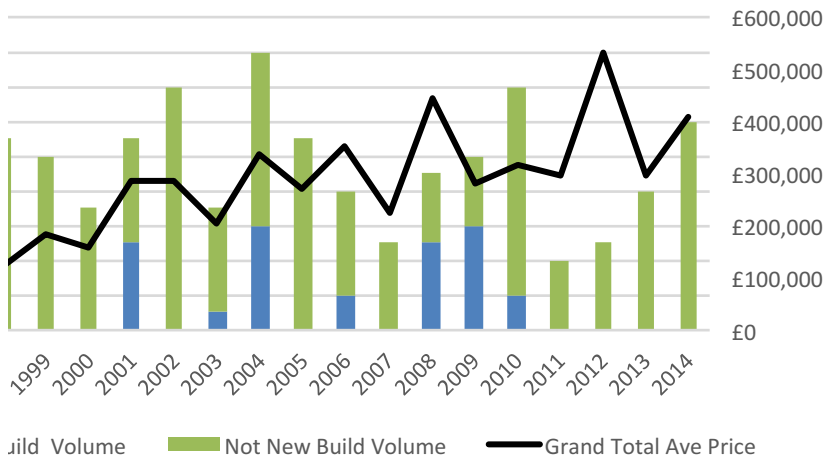

**Residential Sales & Average House Prices
Great Easton - 1995 to 2014**