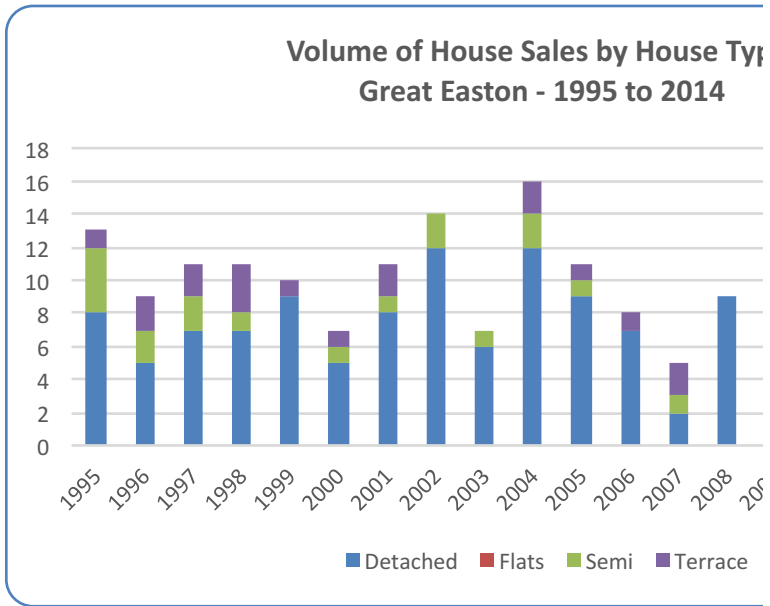

Data produced by Land Registry © Crown copyright 2015

Pivot tables were used to produce thematic tables.

England and

ed to create a
n the price

**Residential property sales by volume and average price paid
Great Easton - 1995 to 2014**

year	Volume of Sales					Average	
	Detached	Flats	Semi	Terrace	Grand Total	Detached	Flats
1995	8		4	1	13	£95,313	
1996	5		2	2	9	£108,300	
1997	7		2	2	11	£106,778	
1998	7		1	3	11	£151,429	
1999	9			1	10	£166,056	
2000	5		1	1	7	£173,400	
2001	8		1	2	11	£351,250	
2002	12		2		14	£316,303	
2003	6		1		7	£209,568	
2004	12		2	2	16	£388,621	
2005	9		1	1	11	£304,144	
2006	7			1	8	£373,150	
2007	2		1	2	5	£267,475	
2008	9				9	£446,428	
2009	4	2	4		10	£417,500	£40,000
2010	11		2	1	14	£338,818	
2011	4				4	£296,250	
2012	3			2	5	£683,333	
2013	6		2		8	£344,417	
2014	8		3	1	12	£449,313	
Grand Total	142	2	29	22	195		

Data produced by Land Registry © Crown copyright 2015

data extracted from price paid data report builder (<http://landregistry.data.gov.uk/app/ppd>) on 13.11.

Volume of price_paid		
Semi	Terrace	Grand Total
£53,150	£33,000	£77,546
£61,750	£46,750	£84,278
£132,750	£80,250	£106,677
£62,000	£76,667	£122,909
	£321,250	£181,575
£126,000	£122,000	£159,286
£95,000	£125,000	£286,818
£112,500		£287,188
£180,000		£205,344
£153,500	£232,500	£339,716
£114,000	£115,000	£269,664
	£217,000	£353,631
£182,500	£208,500	£226,890
		£446,428
£262,038		£279,815
£228,500	£270,000	£318,143
		£296,250
	£305,000	£532,000
£155,250		£297,125
£382,983	£180,000	£410,288