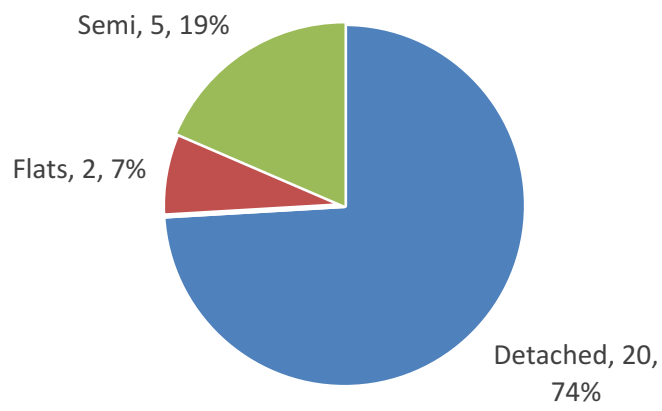

**Volume of New Build Homes by Type
Great Easton - 1995 to 2014**

Count of price_paid - 1995 to 2014 - Great Easton

street	Detached	Flats	Semi	Terrace	Grand Total
BANBURY LANE	10		1	3	14
BARNSDALE	15			6	21
BARNSDALE CLOSE	9				9
BROADGATE	11		5		16
BROOK LANE	9				9
BROOKDALE	2				2
CALDECOTT ROAD	4		1	1	6
CHURCH BANK	3			2	5
CLARKESDALE	6		4		10
CROSS BANK	4		3		7
DEEPDALE	3			2	5
FORD BANK	10				10
GREAT EASTON ROAD			3		3
HIGH STREET	16			1	17
HOLT VIEW	9				9
HOME CLOSE	6	2	6		14
LITTLE LONDON	4				4
LOUNTS CRESCENT	1		6	4	11
MAIN STREET	2				2
MOULDS LANE				3	3
MUSK CLOSE	12				12
PITCHERS LANE	2				2
STOCKERSTON LANE	2				2
STOCKERSTON ROAD	1				1
STOCKERSTONE LANE	1				1
Grand Total	142	2	29	22	195